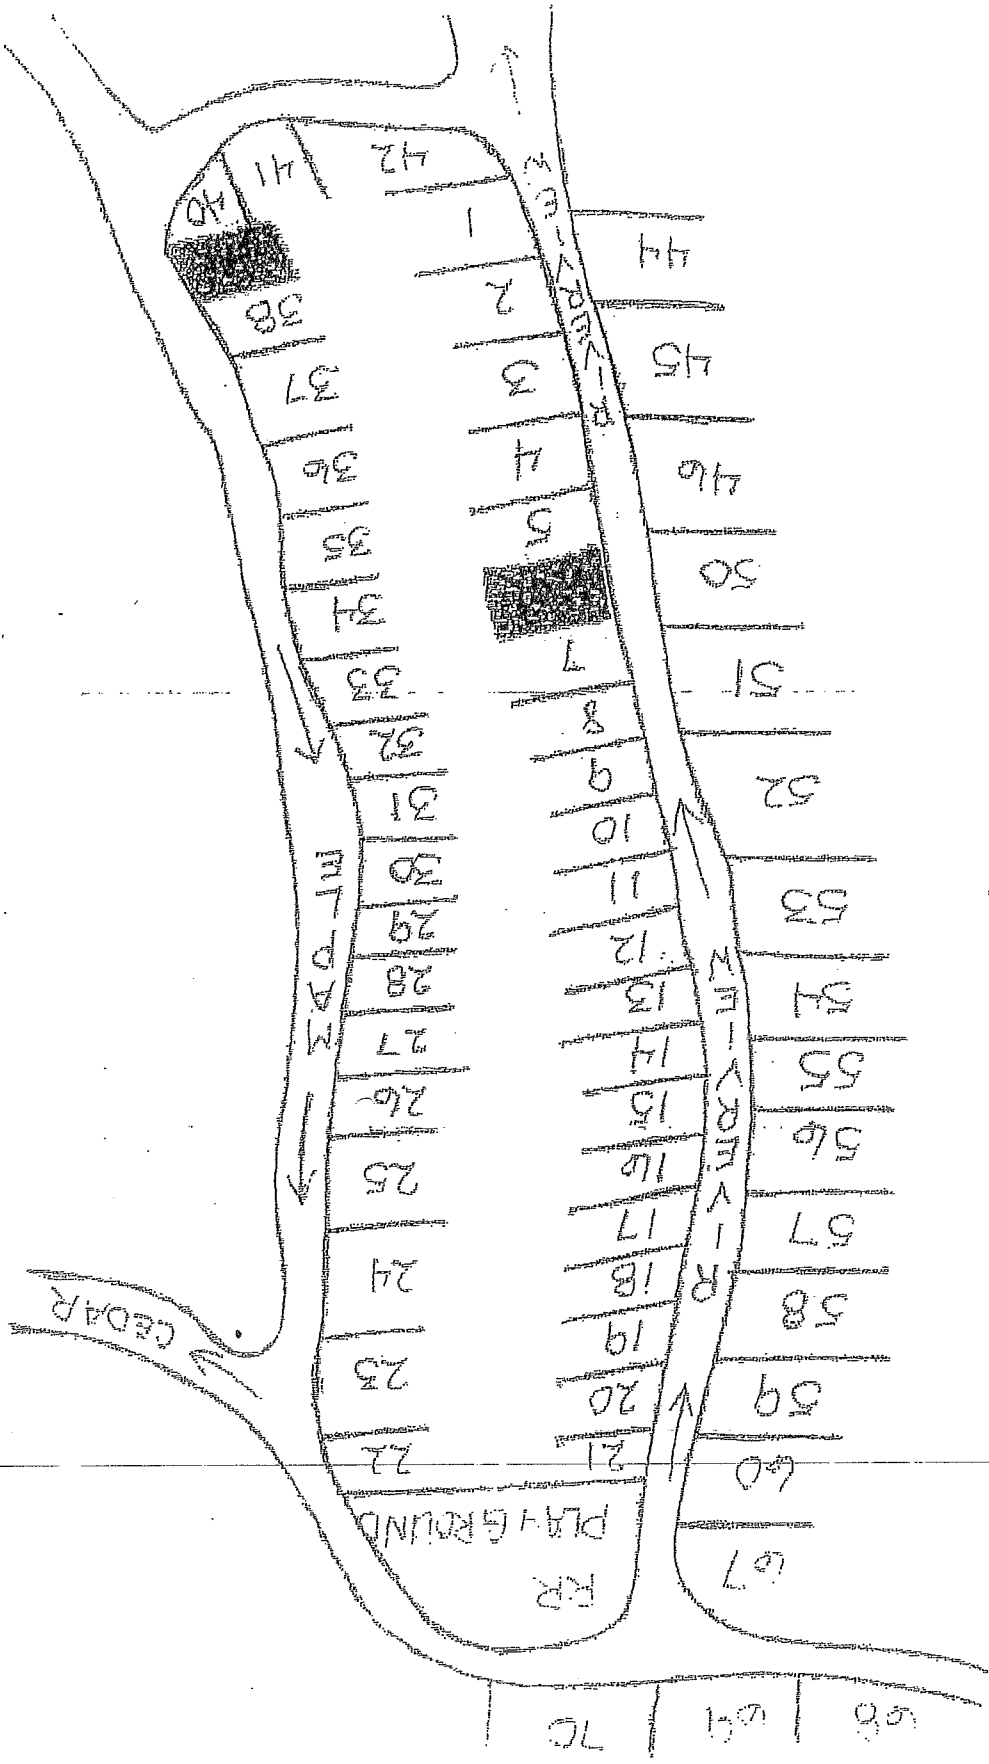

ROADS

TIMBER TRAILS
ASSOCIATION

Please understand that
this map is NRT to scale,
for absolute lot/site
measurements please
see the office.

July 2015

Scale: 1" = 100'

COWLITZ RIVER

Boat Launch

Block 1

Block 2

Block 3

Block 4

Block 5

Block 19

Block 8

Block 9

Block 10

Block 11

Block 12

Block 13