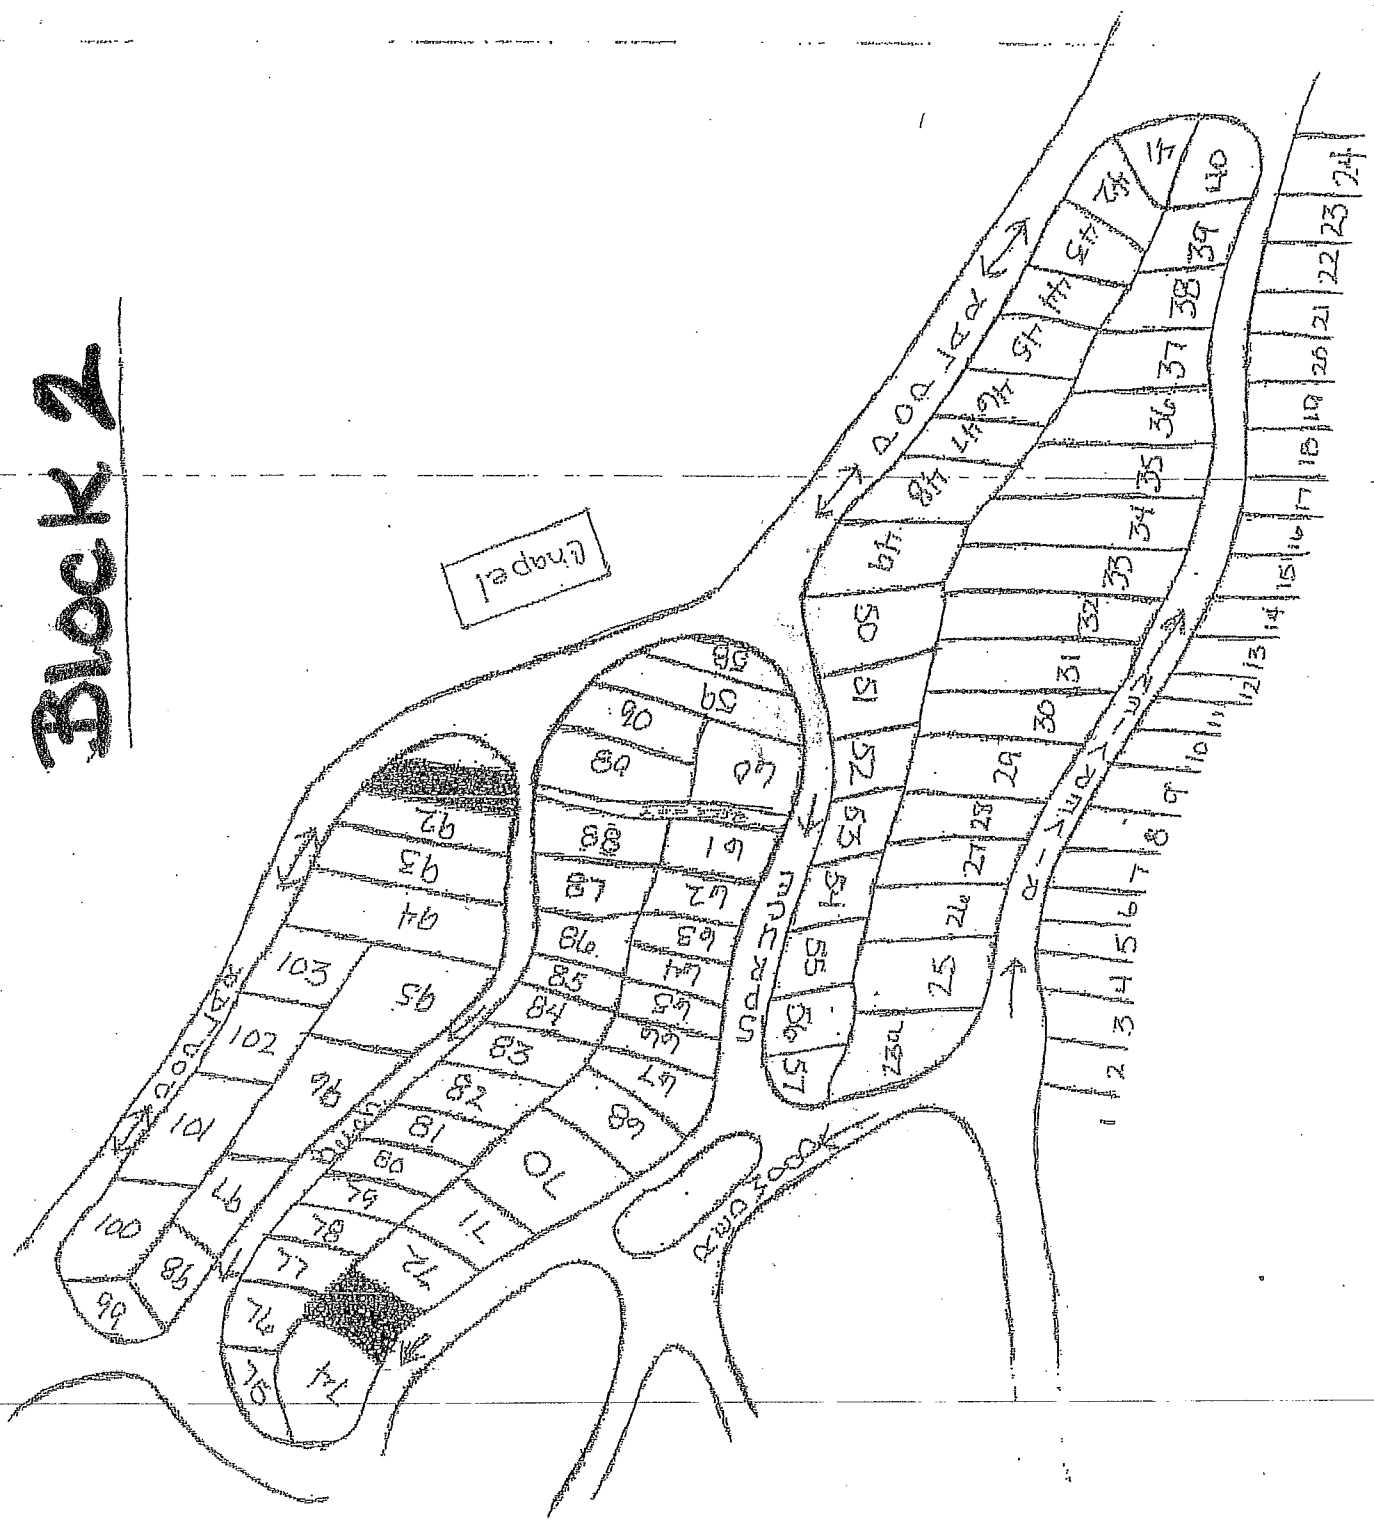

ROADS

TIMBER TRAILS
ASSOCIATION

Please understand that
this map is NRT to scale,
for absolute lot/site
measurements please
see the office.

July 2015

Scale: 1" = 100'

COWLITZ RIVER

Boat Launch

Block 1

Block 2

Block 3

Block 4

Block 5

Block 19

Block 8

Block 9

Block 10

Block 11

Block 12

Block 13