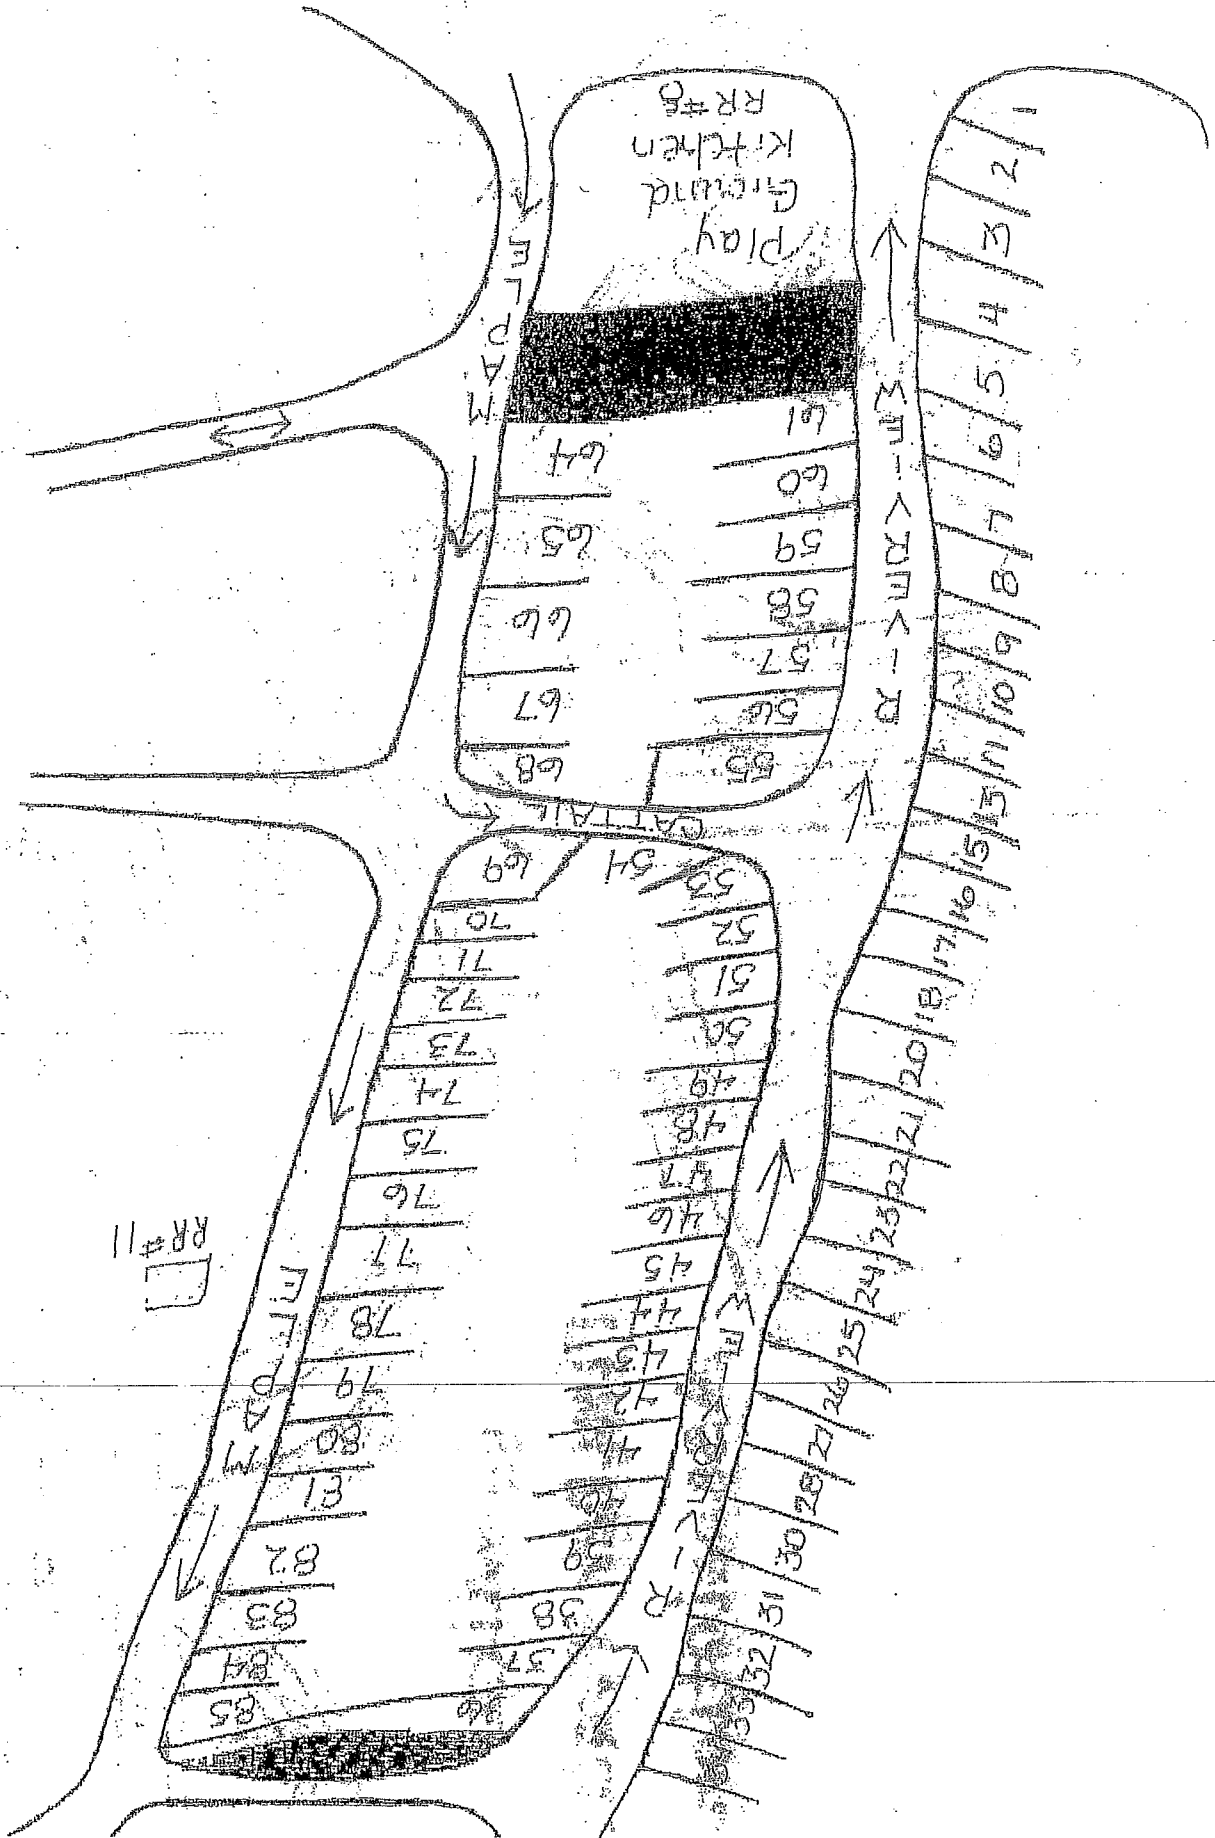

ROADS

TIMBER TRAILS
ASSOCIATION

Please understand that
this map is NRT to scale,
for absolute lot/site
measurements please
see the office.

July 2015

Scale: 1" = 100'

COWLITZ RIVER

Boat Launch

Block 1

Block 2

Block 3

Block 4

Block 5

Block 19

Block 8

Block 9

Block 10

Block 11

Block 12

Block 13