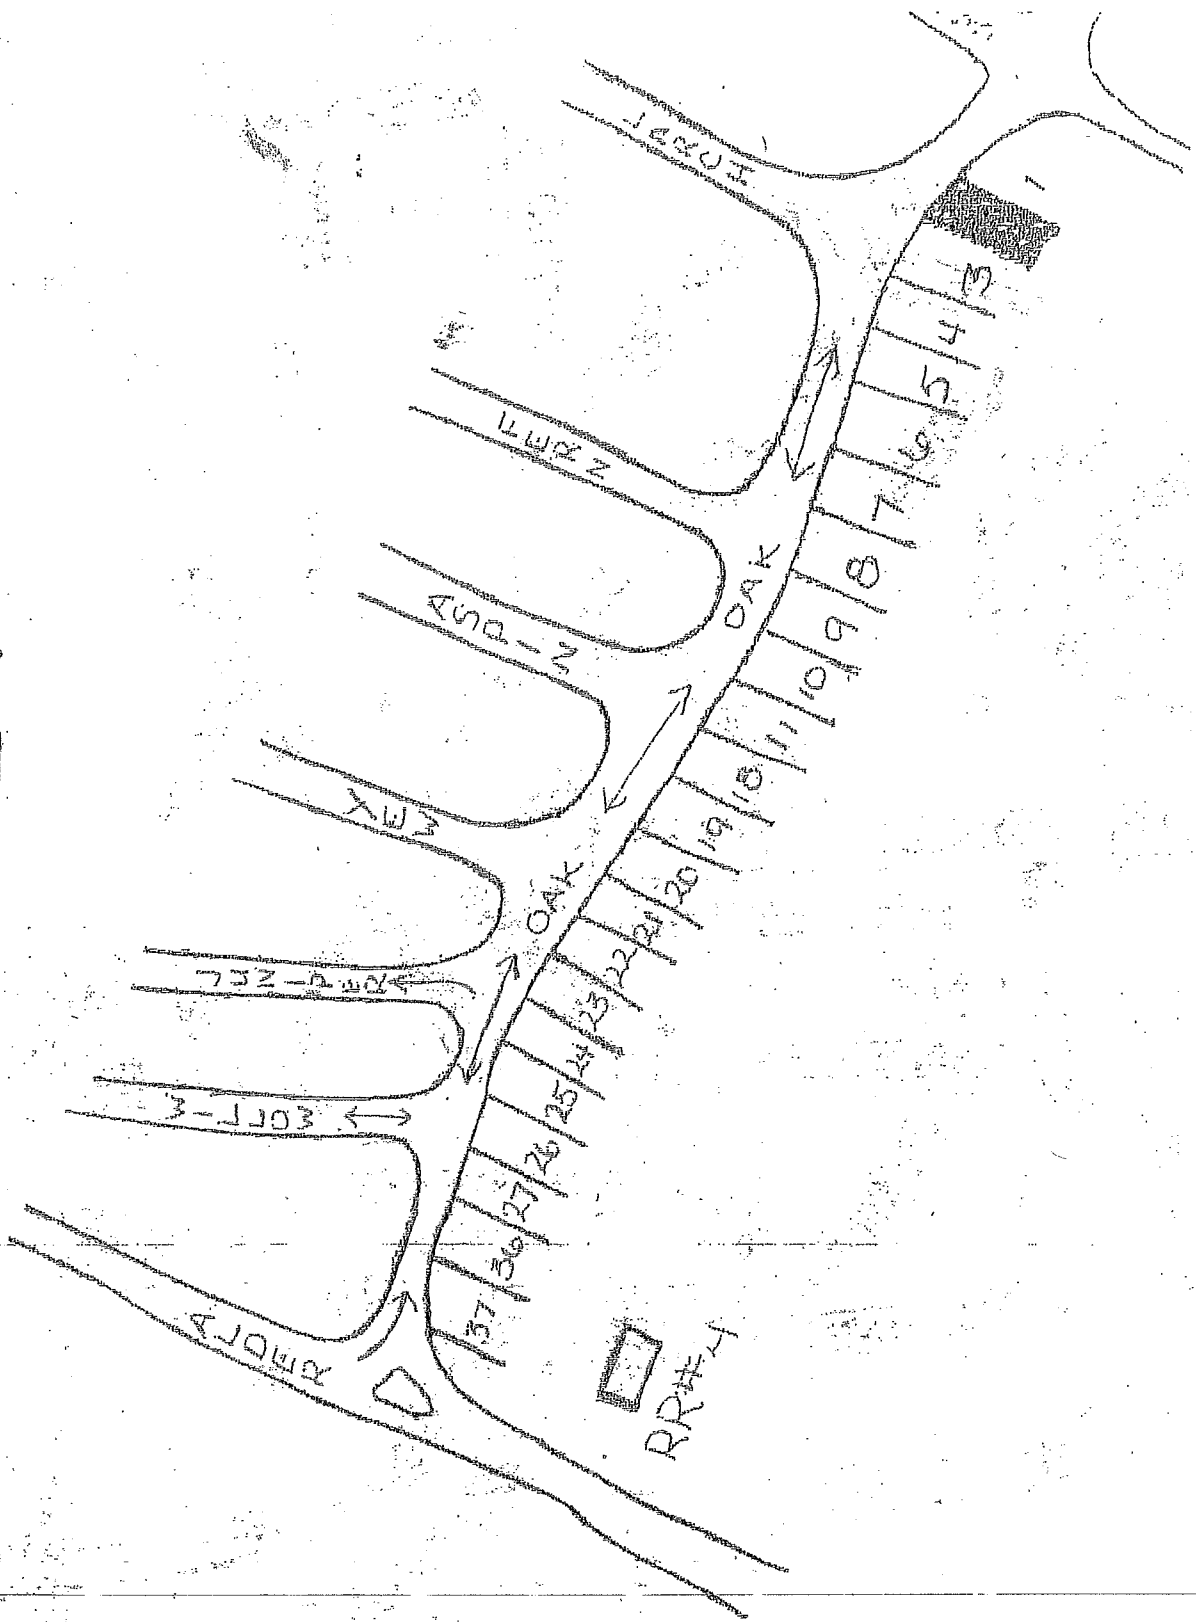

ROADS

TIMBER TRAILS
ASSOCIATION

Please understand that
this map is NRT to scale,
for absolute lot/site
measurements please
see the office.

July 2015

Scale: 1" = 100'

COWLITZ RIVER

Boat Launch

Block 1

Block 2

Block 3

Block 4

Block 5

Block 19

Block 8

Block 9

Block 10

Block 11

Block 12

Block 13