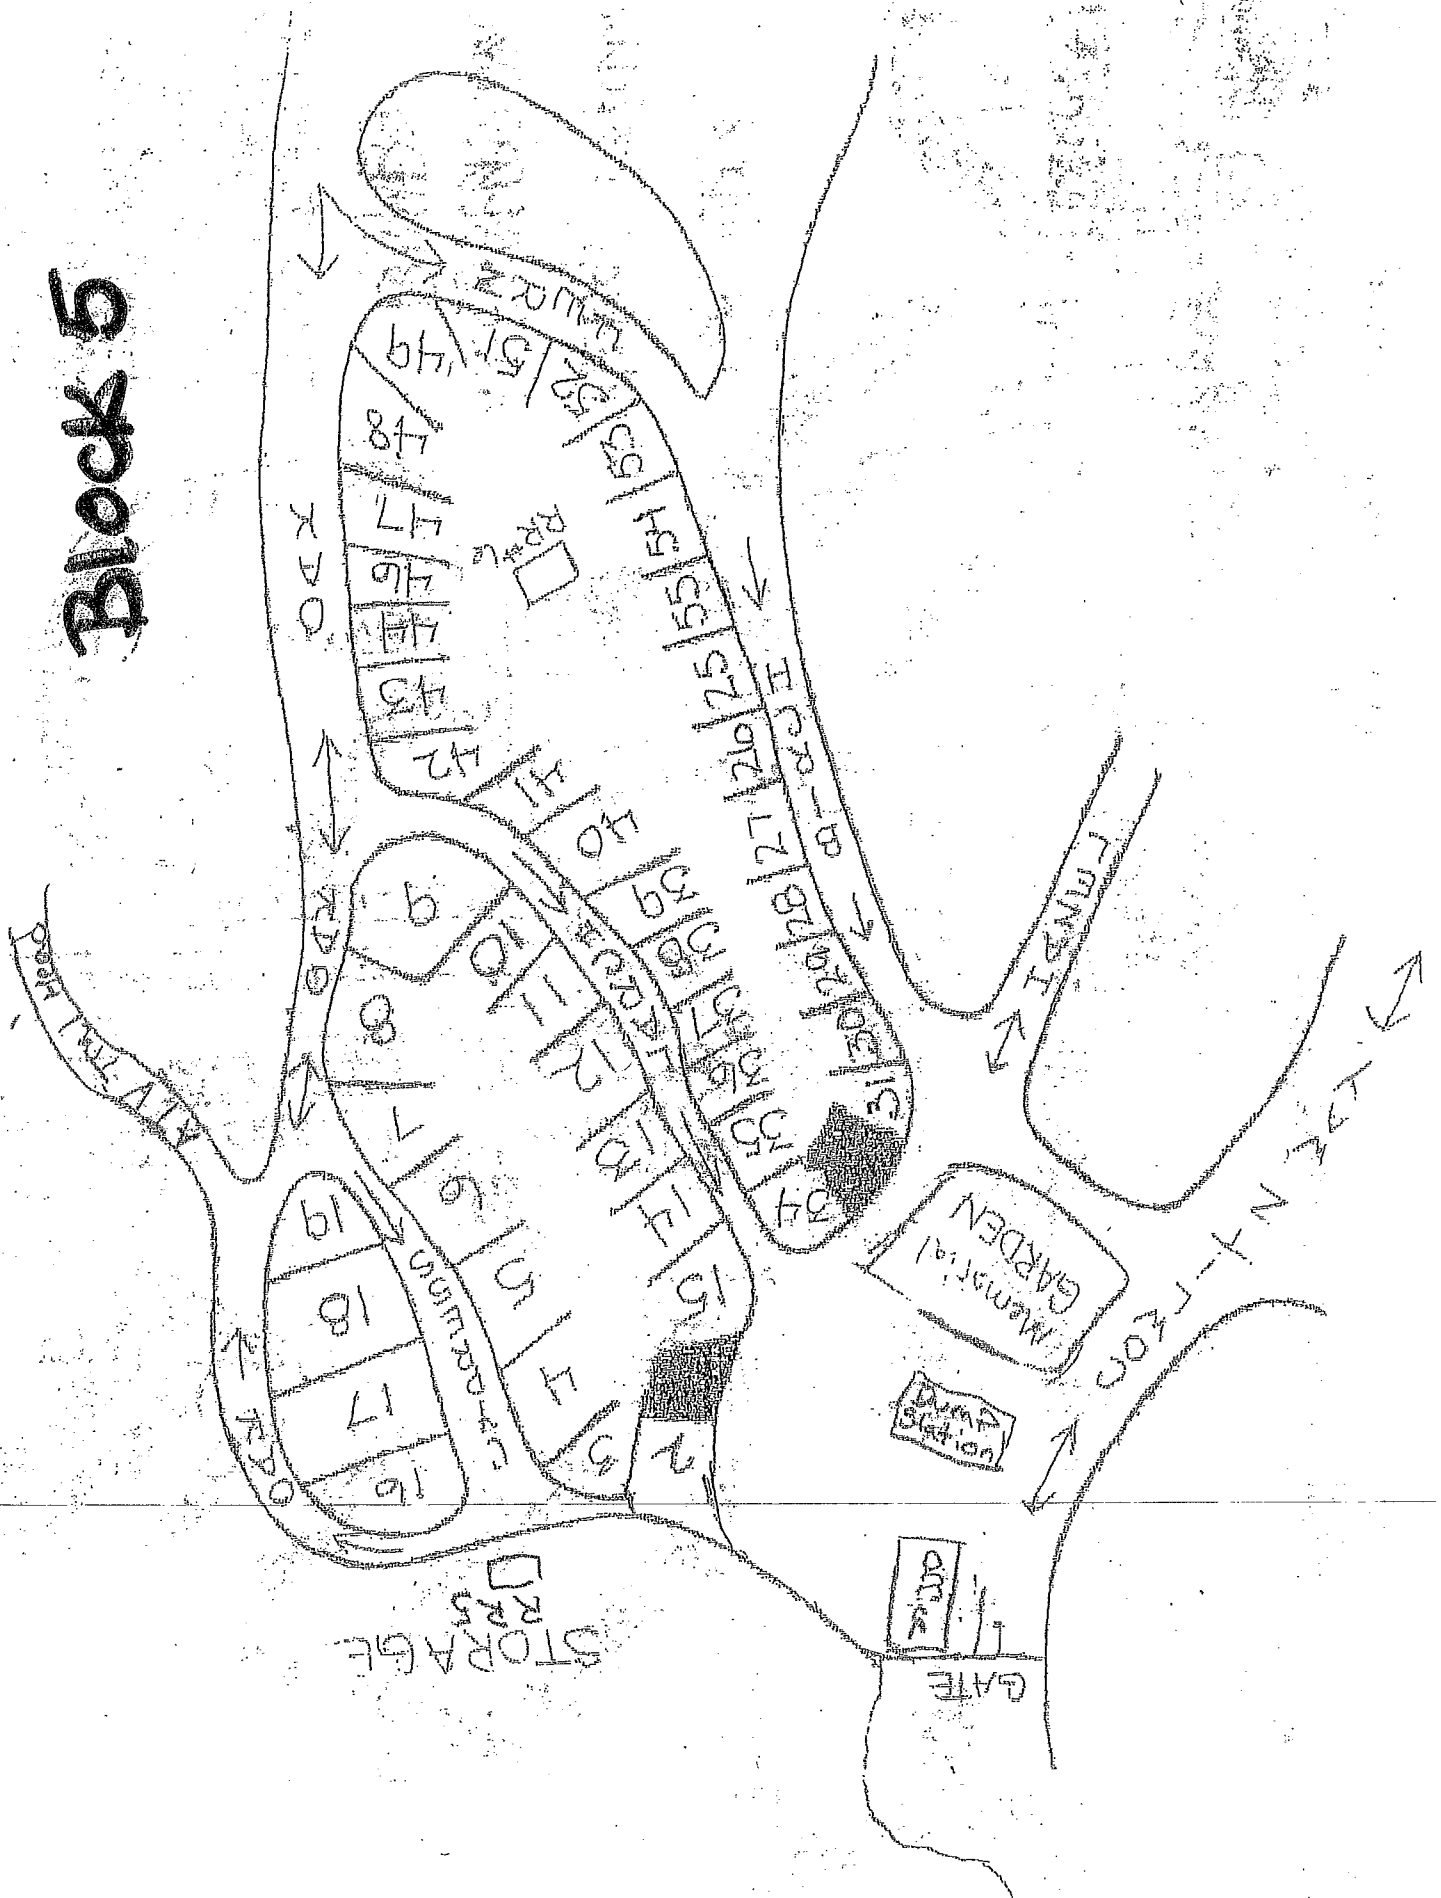

ROADS

TIMBER TRAILS
ASSOCIATION

Please understand that
this map is NRT to scale,
for absolute lot/site
measurements please
see the office.

July 2015

Scale: 1" = 100'

COWLITZ RIVER

Boat Launch

Block 1

Block 2

Block 3

Block 4

Block 5

Block 19

Block 8

Block 9

Block 10

Block 11

Block 12

Block 13