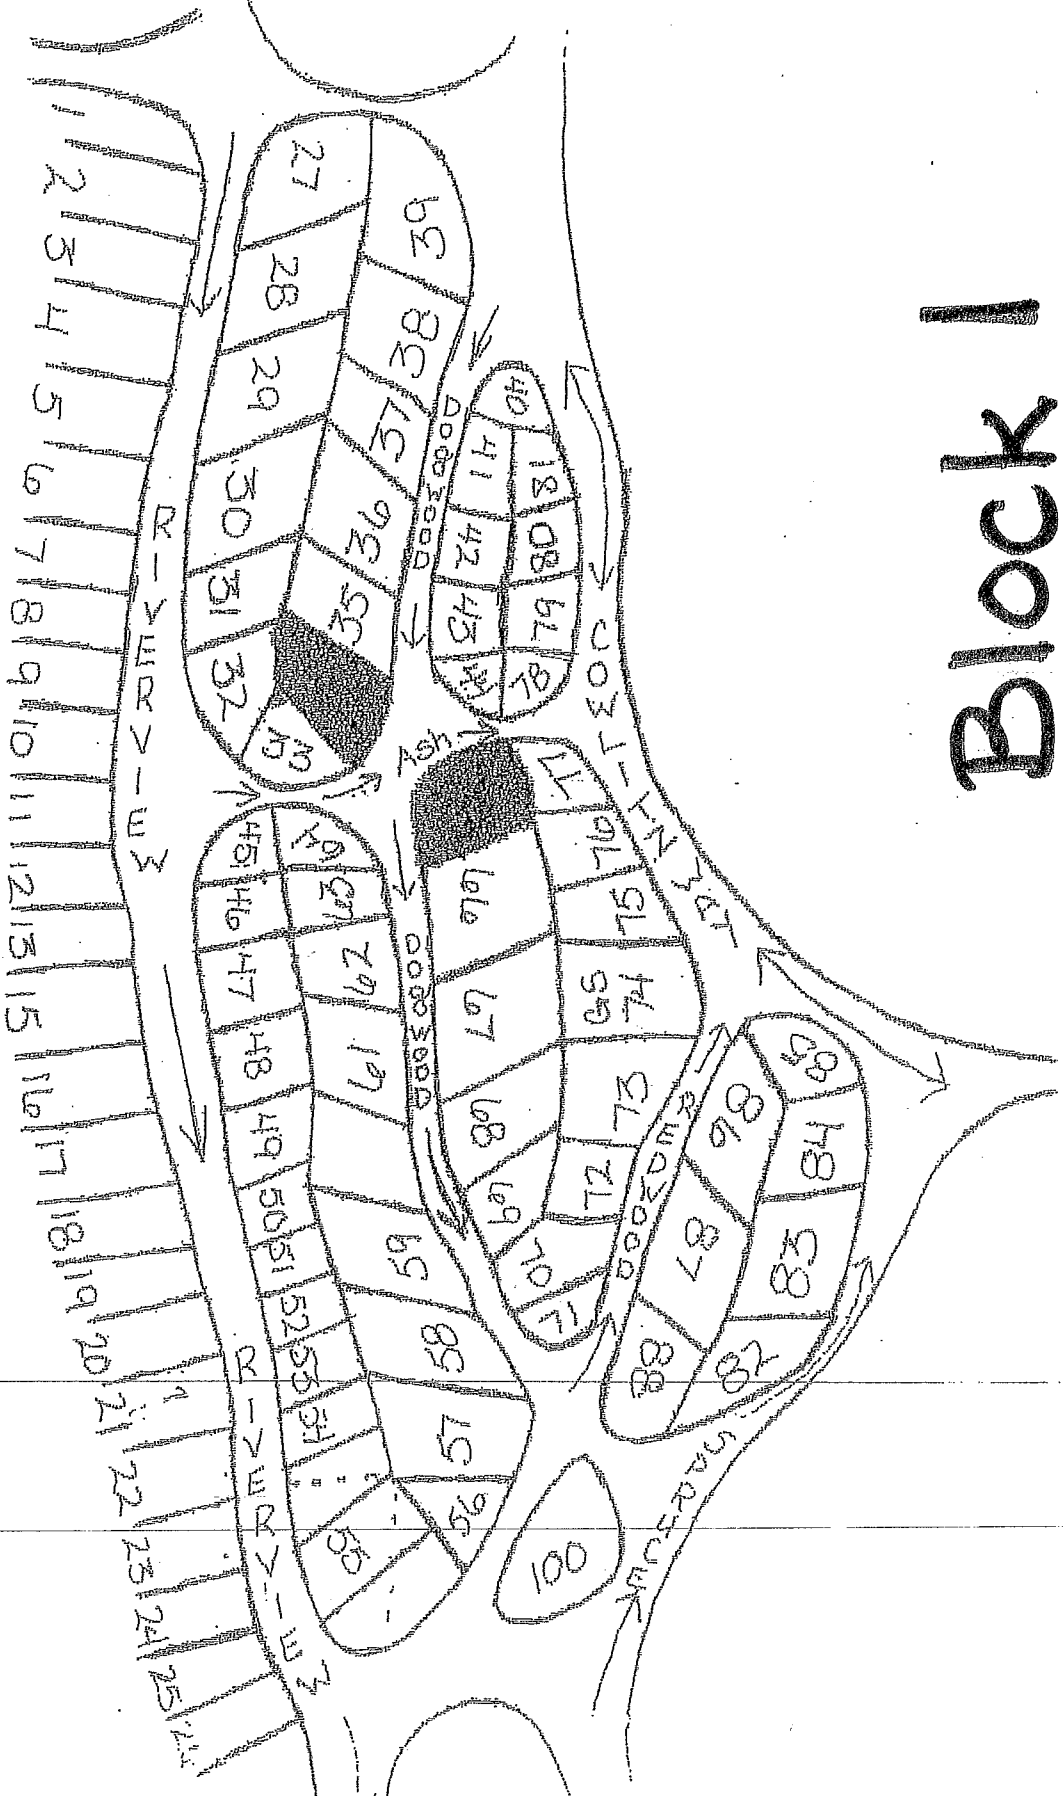

ROADS

TIMBER TRAILS
ASSOCIATION

Please understand that
this map is NRT to scale,
for absolute lot/site
measurements please
see the office.

July 2015

Scale: 1" = 100'

COWLITZ RIVER

Boat Launch

Block 1

Block 2

Block 3

Block 4

Block 5

Block 19

Block 8

Block 9

Block 10

Block 11

Block 12

Block 13