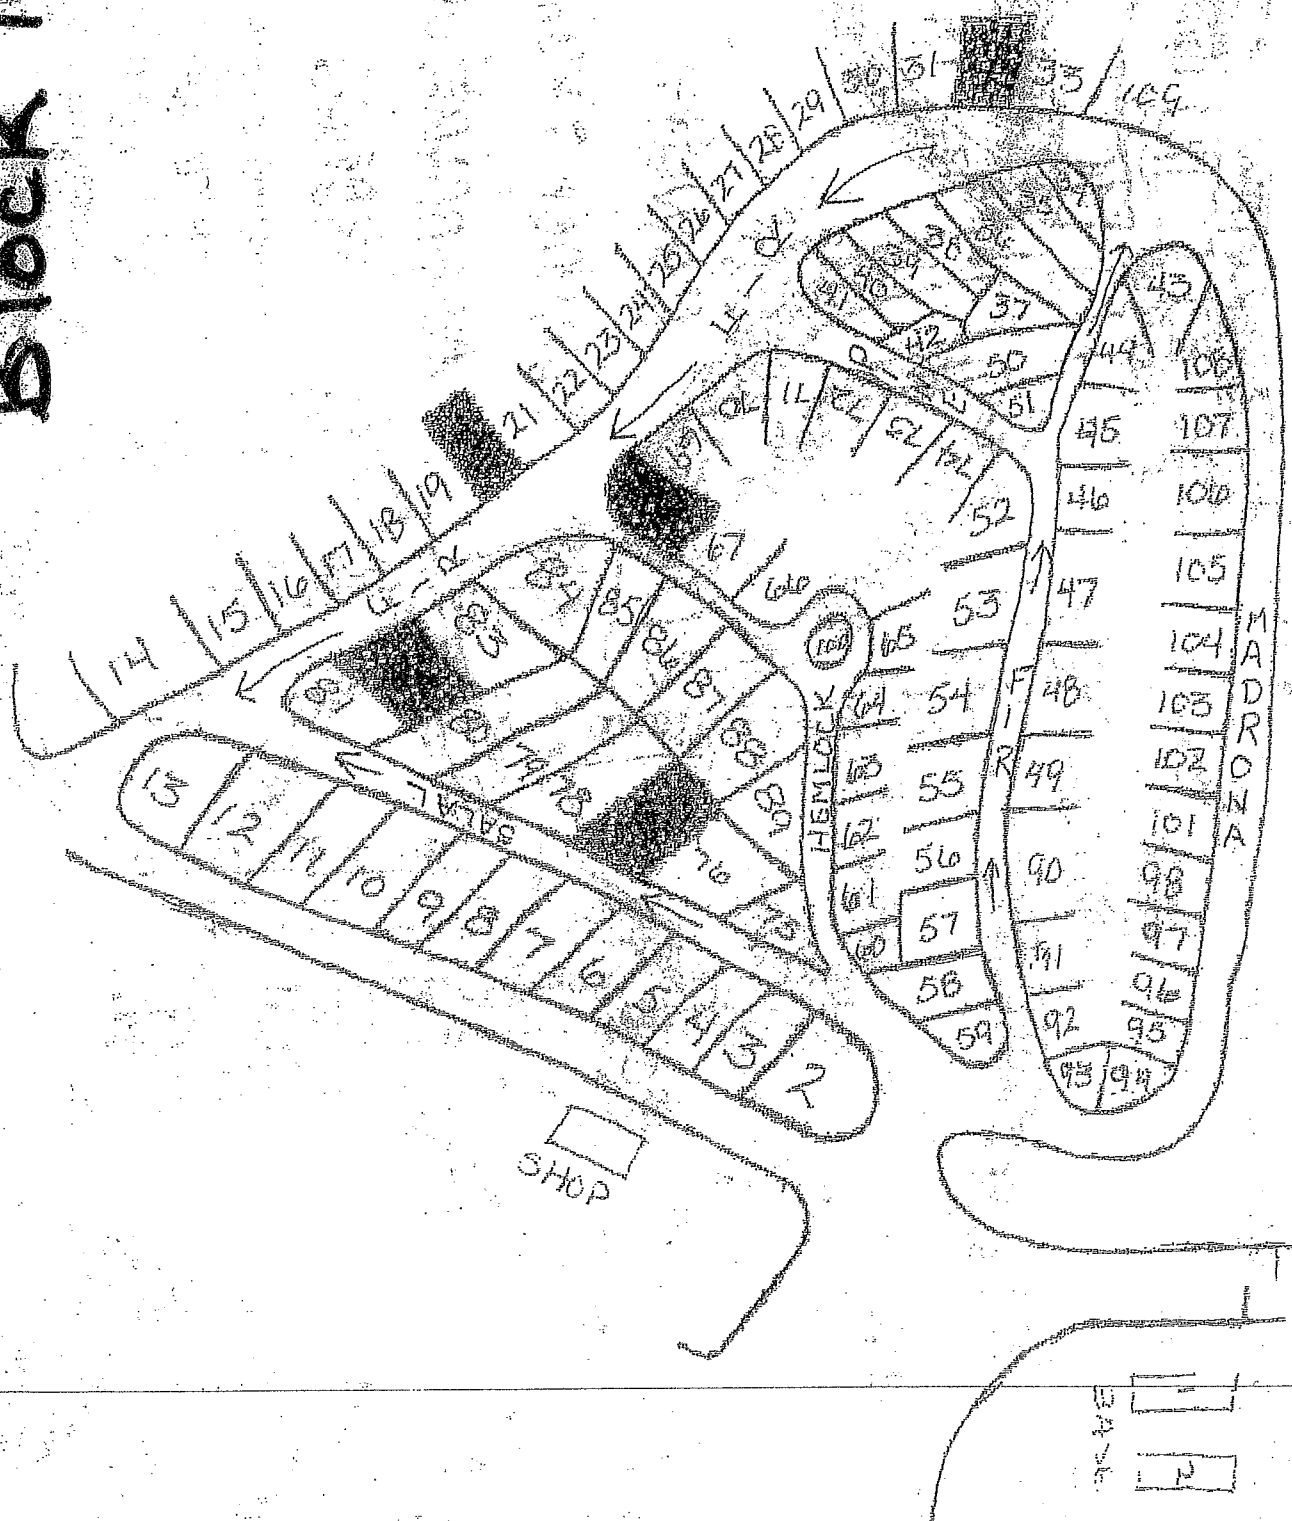

ROADS

TIMBER TRAILS
ASSOCIATION

Please understand that
this map is NRT to scale,
for absolute lot/site
measurements please
see the office.

July 2015

Scale: 1" = 100'

COWLITZ RIVER

Boat Launch

Block 1

Block 2

Block 3

Block 4

Block 5

Block 19

Block 8

Block 9

Block 10

Block 11

Block 12

Block 13