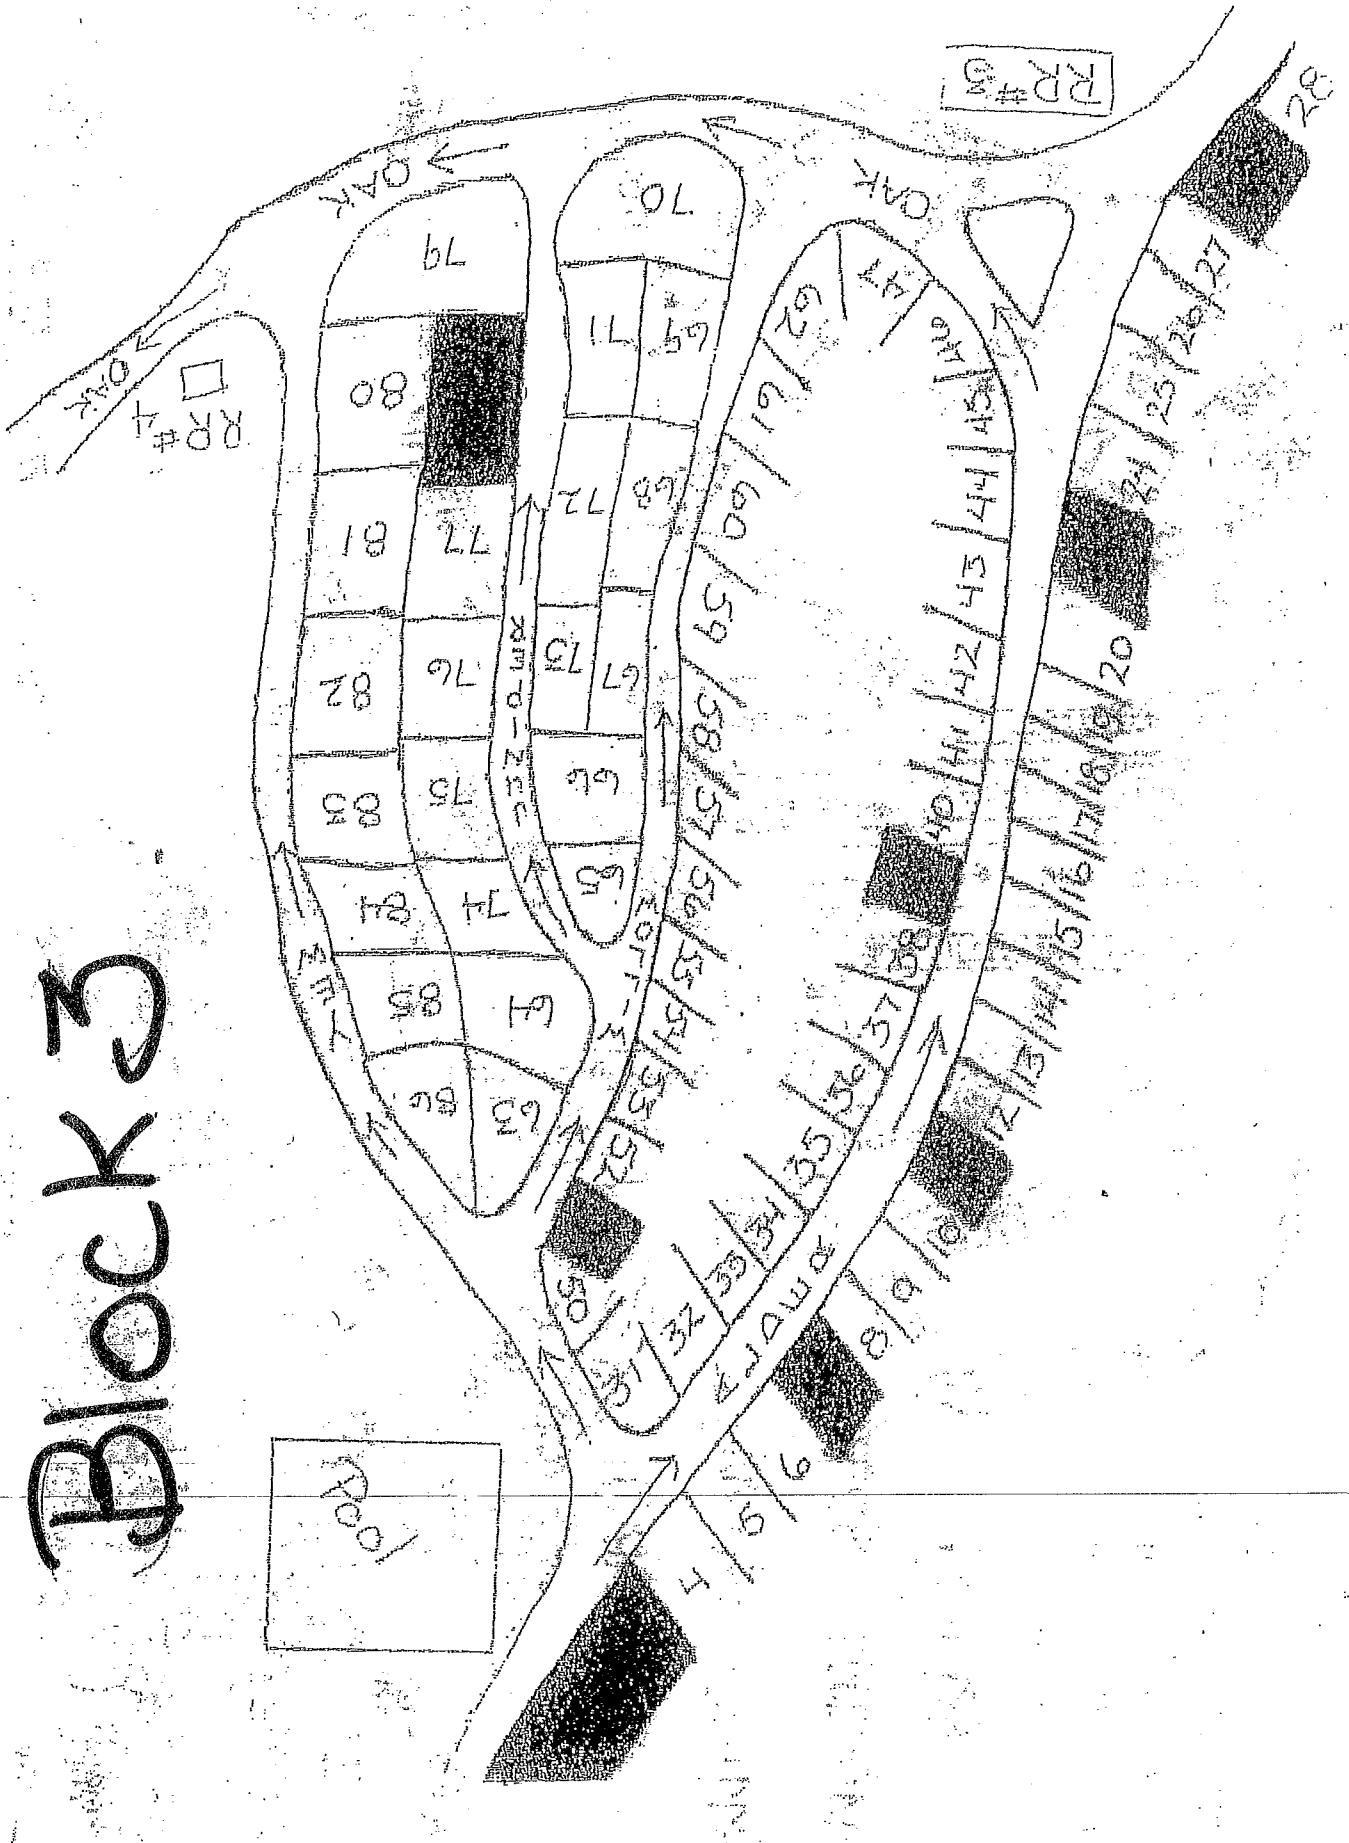

ROADS

TIMBER TRAILS
ASSOCIATION

Please understand that
this map is NRT to scale,
for absolute lot/site
measurements please
see the office.

July 2015

Scale: 1" = 100'

COWLITZ RIVER

Boat Launch

Block 1

Block 2

Block 3

Block 4

Block 5

Block 19

Block 8

Block 9

Block 10

Block 11

Block 12

Block 13