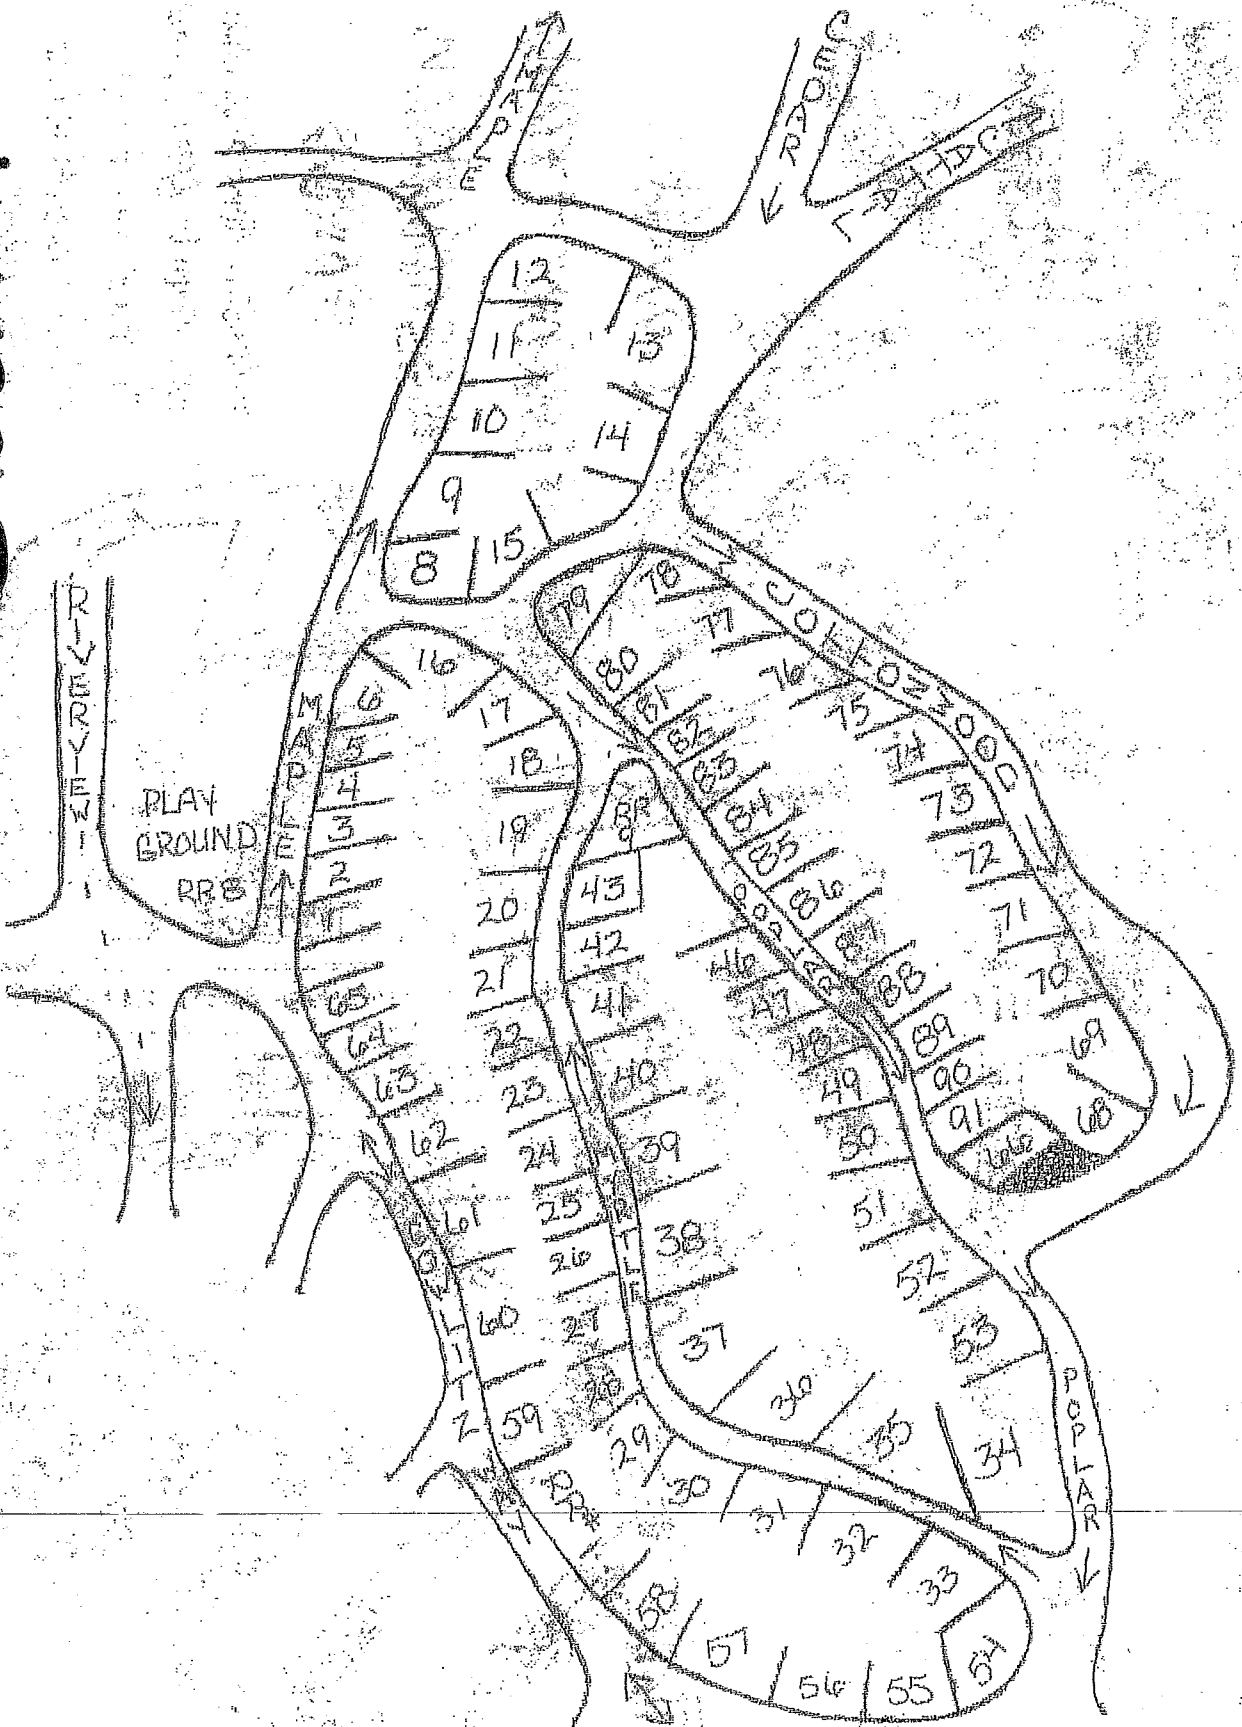

ROADS

TIMBER TRAILS
ASSOCIATION

Please understand that
this map is NRT to scale,
for absolute lot/site
measurements please
see the office.

July 2015

Scale: 1" = 100'

COWLITZ RIVER

Boat Launch

Block 1

Block 2

Block 3

Block 4

Block 5

Block 19

Block 8

Block 9

Block 10

Block 11

Block 12

Block 13