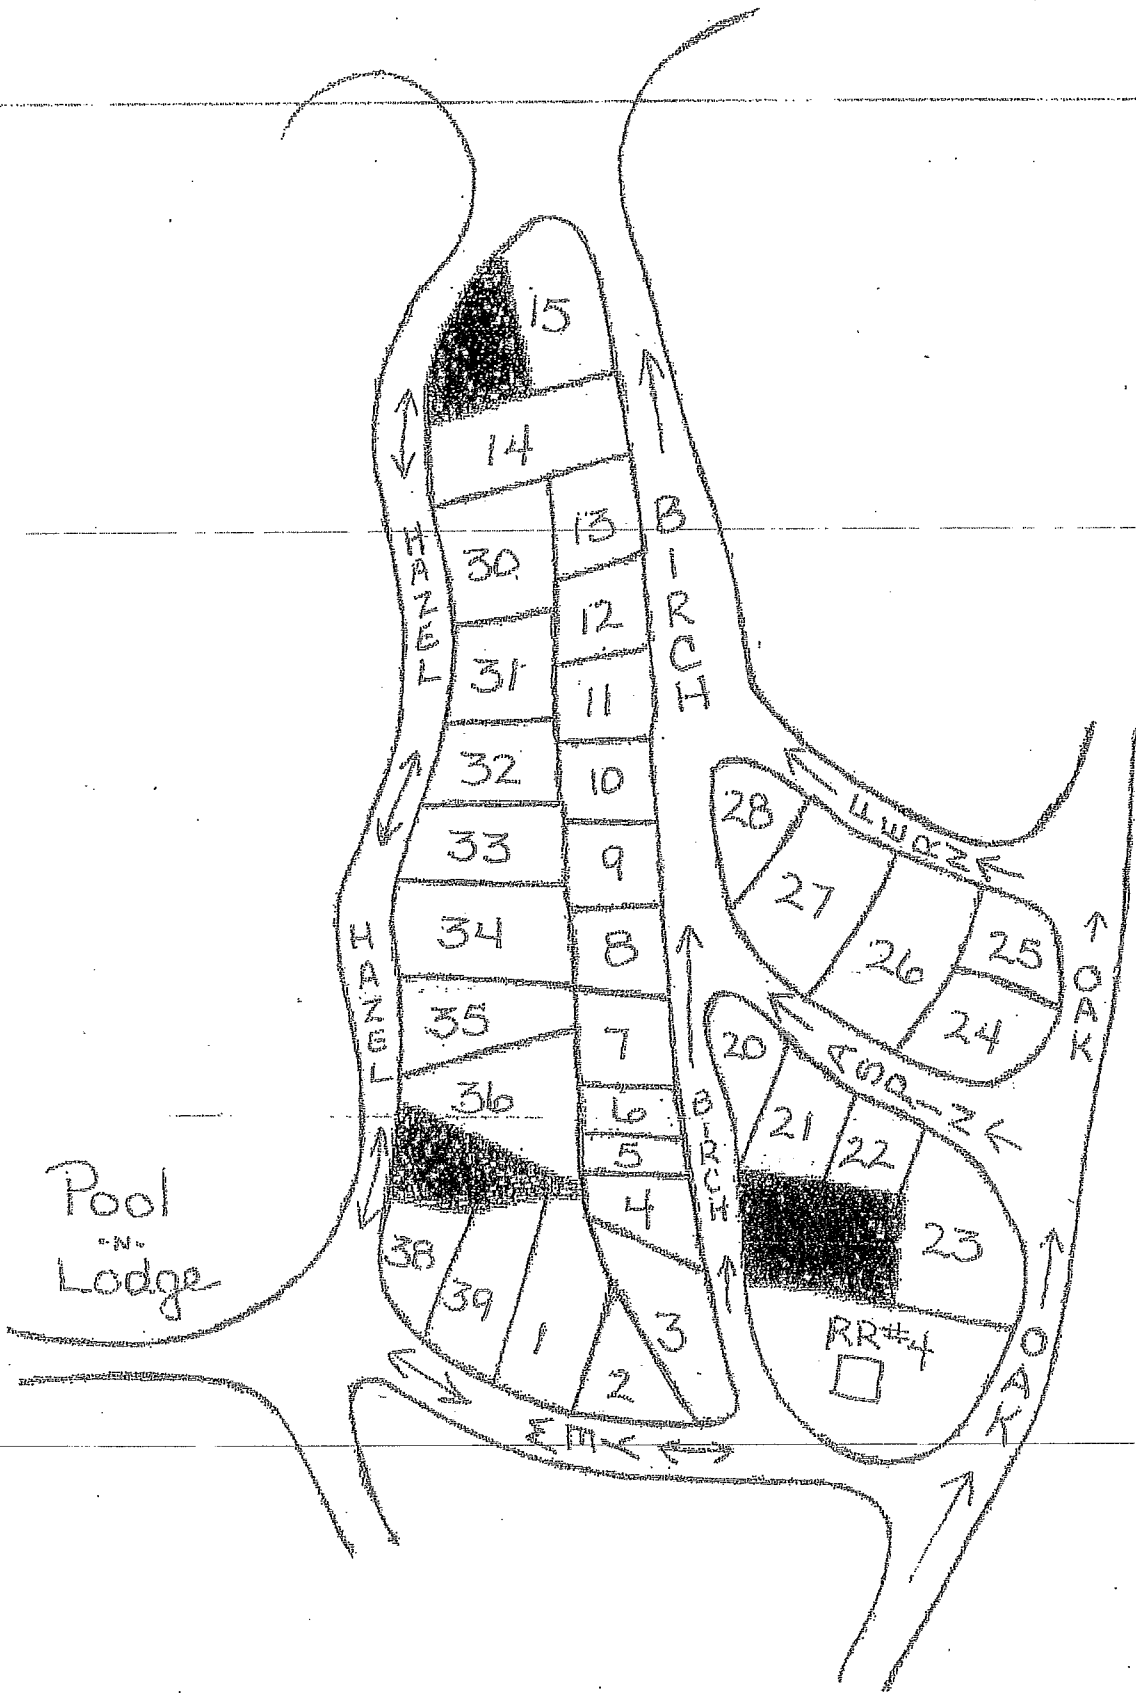

ROADS

TIMBER TRAILS
ASSOCIATION

Please understand that
this map is NRT to scale,
for absolute lot/site
measurements please
see the office.

July 2015

Scale: 1" = 100'

COWLITZ RIVER

Boat Launch

Block 1

Block 2

Block 3

Block 4

Block 5

Block 19

Block 8

Block 9

Block 10

Block 11

Block 12

Block 13